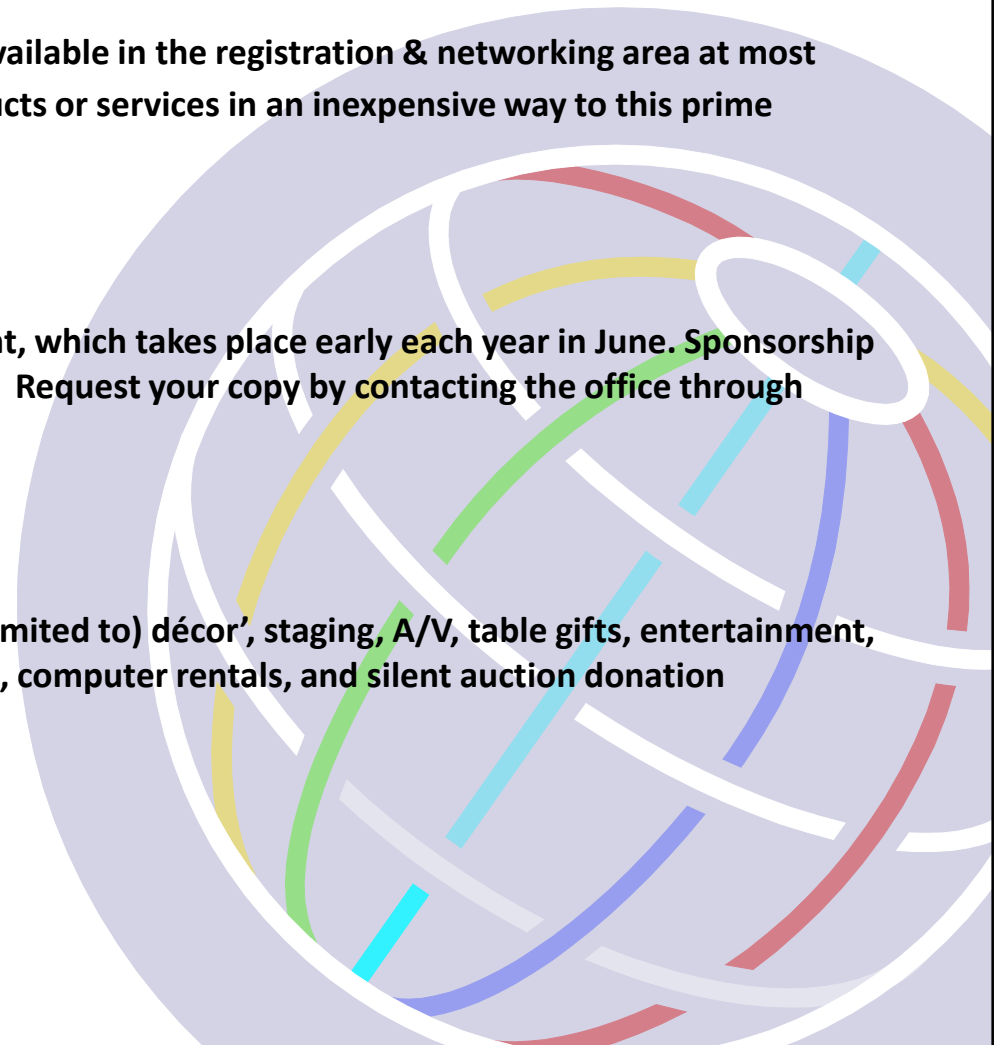

MINNESOTA CHAPTER

M E E T I N G   P R O F E S S I O N A L S   I N T E R N A T I O N A L

Display Table at Monthly Meeting $ 200.00

A limited number of skirted display tables are available in the registration & networking area at most monthly meetings. Showcase your venue, products or services in an inexpensive way to this prime audience, Includes meeting pass.

Great Race Event

The MPI Great Race is the chapter's annual event, which takes place early each year in June. Sponsorship opportunities distributed in March of each year. Request your copy by contacting the office through www.mnmpi.org

Other In-Kind Sponsorship

We invite your in-kind sponsorship or (but not limited to) décor, staging, A/V, table gifts, entertainment, printing, graphic design, transportation, signage, computer rentals, and silent auction donation